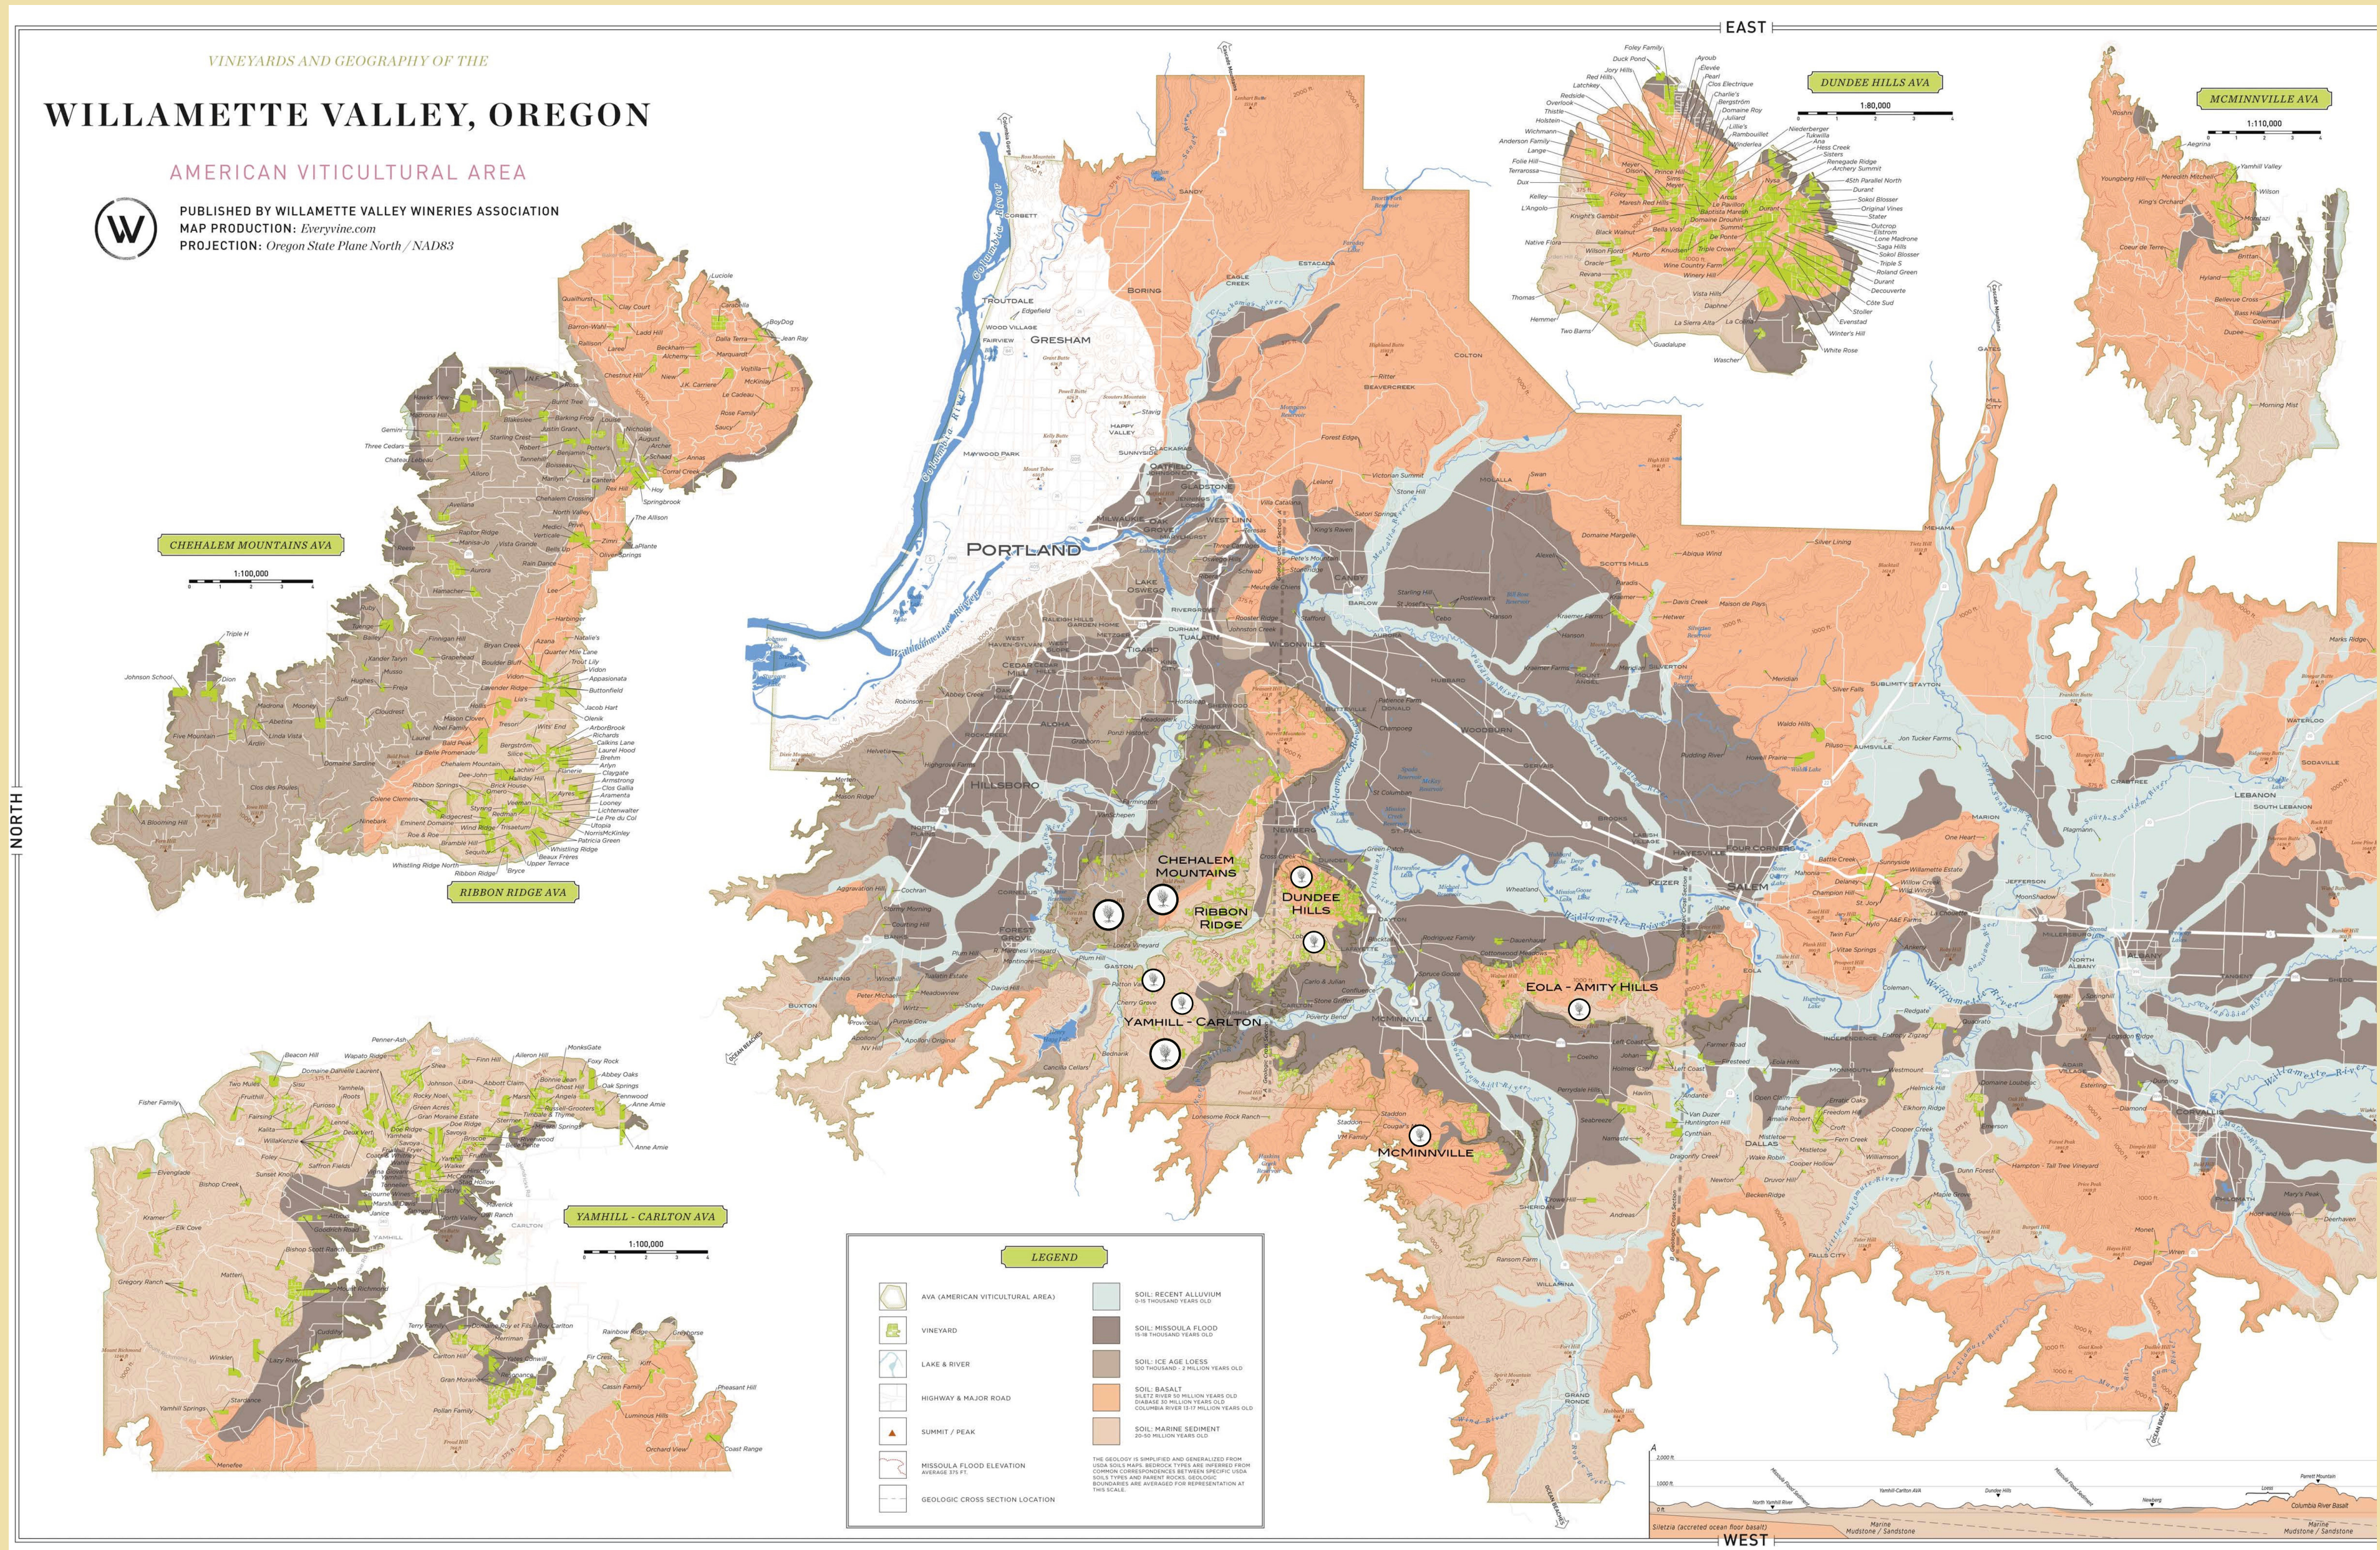

Vineyard Partners

Vintages 2017-2021

- Domaine Danielle Laurent, Yamhill Carlton AVA
- Shea Vineyard, Yamhill Carlton AVA
- Kalita Vineyard, Yamhill Carlton AVA
- Zena Crown, Eola Amity AVA
- Hyland Vineyard, McMinnville AVA

- Prince Hill Vineyard, Dundee Hills AVA
- Guadalupe, Dundee Hills AVA
- Roberts Vineyard, Chehalem Mountain AVA
- Tresori Vineyard, Chehalem Mountain AVA